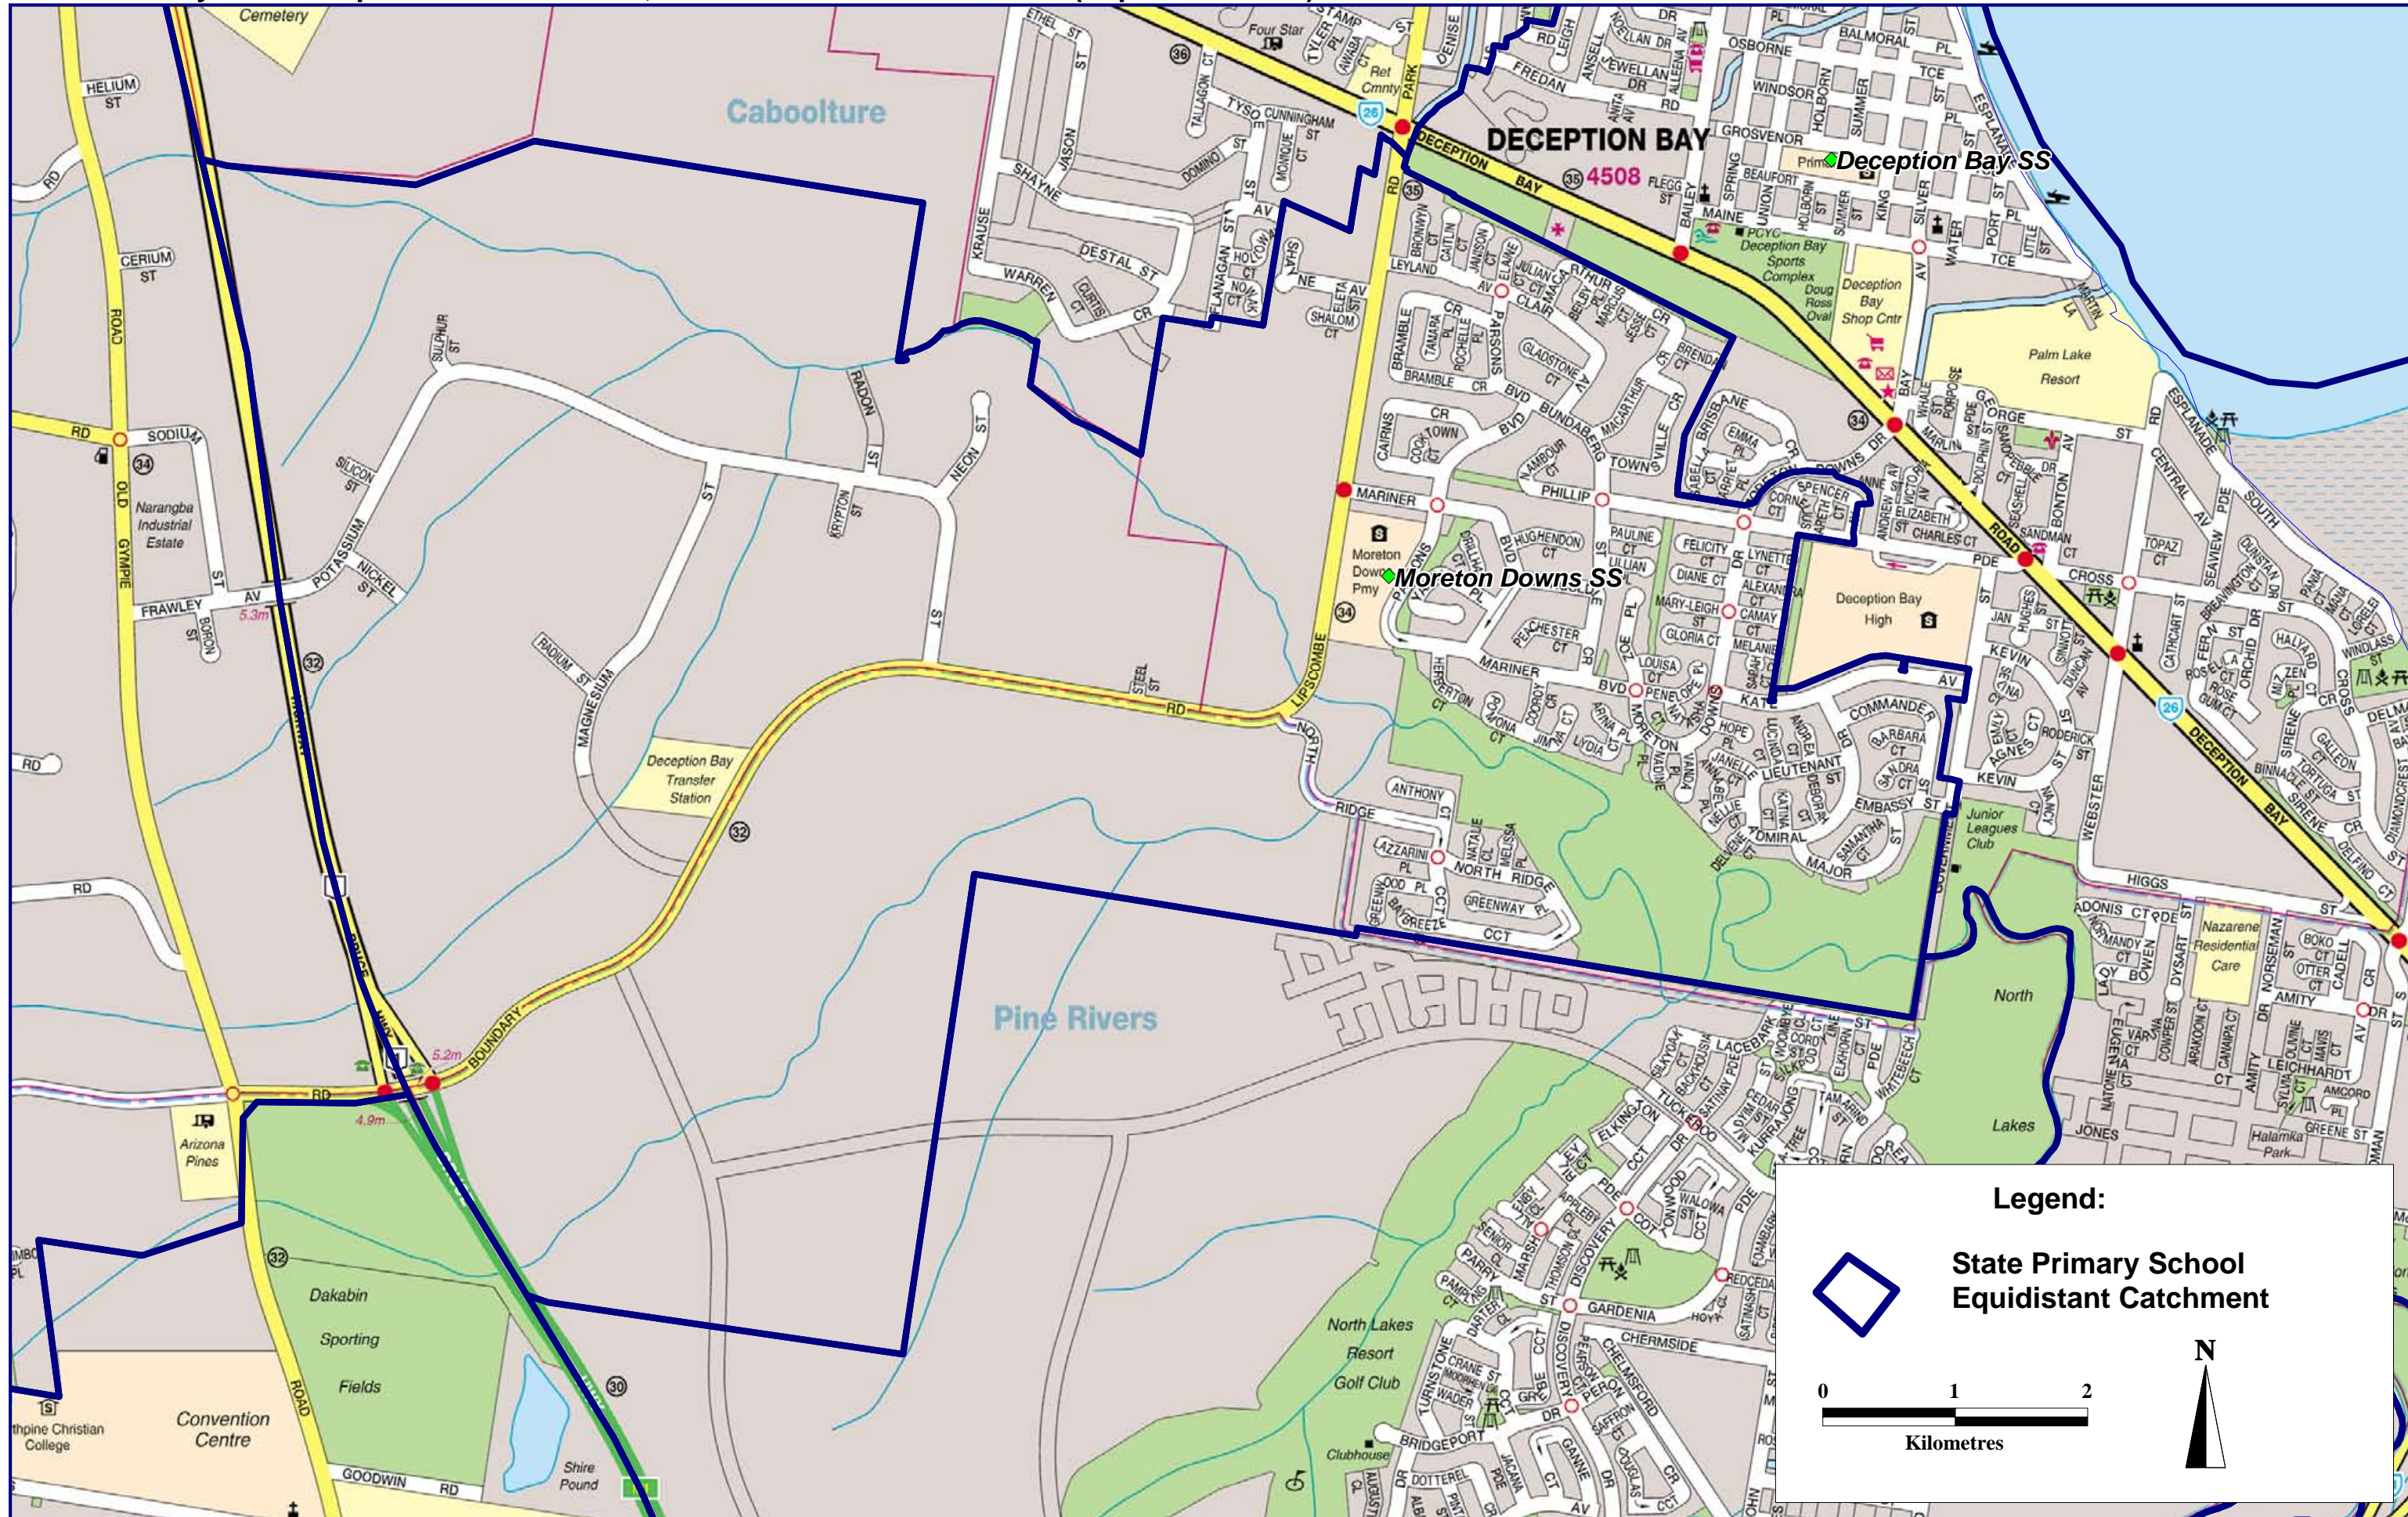

State Primary School Equidistant Catchment, Moreton Downs State School (September 2006)

Legend:

 State Primary School Equidistant Catchment

0 1 2
Kilometres